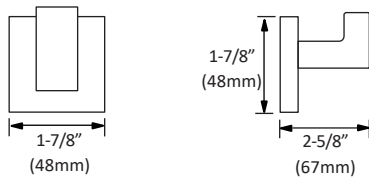

TOILET PAPER HOLDER

ROBE HOOK

TOWEL RING

Disclaimer: Nerval makes every effort to provide accurate specification data. However, specification may change without notice. Please visit the Nerval website to see NERVAL'S TERMS AND CONDITONS.