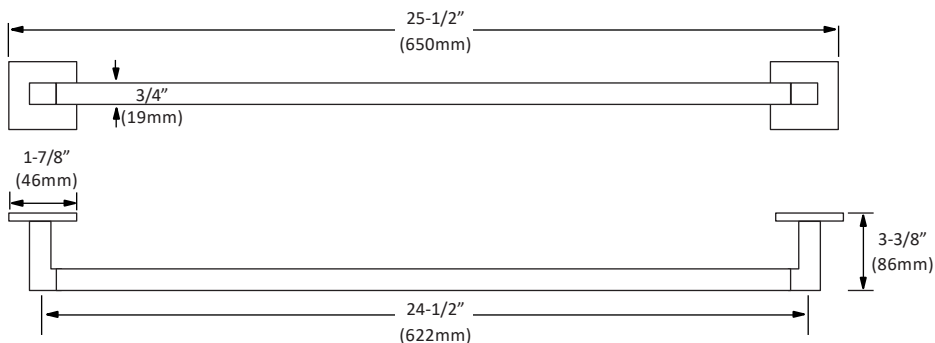

Bathroom Set

MODEL: BROOKE (2200CP SERIES)

TOWEL BAR

BA-2201CP

TOILET PAPER HOLDER

BA-2202CP

ROBE HOOK

BA-2203CP

HAND TOWEL RING

BA-2204CP

FEATURES

- Concealed surface mount
- Mounting hardware included
- CP (Chrome Polished)

TOWEL BAR

Disclaimer: Nerval makes every effort to provide accurate specification data. However, specification may change without notice. Please visit the Nerval website to see NERVAL'S TERMS AND CONDITIONS.

TOILET PAPER HOLDER

ROBE HOOK

TOWEL RING

Disclaimer: Nerval makes every effort to provide accurate specification data. However, specification may change without notice. Please visit the Nerval website to see NERVAL'S TERMS AND CONDITONS.