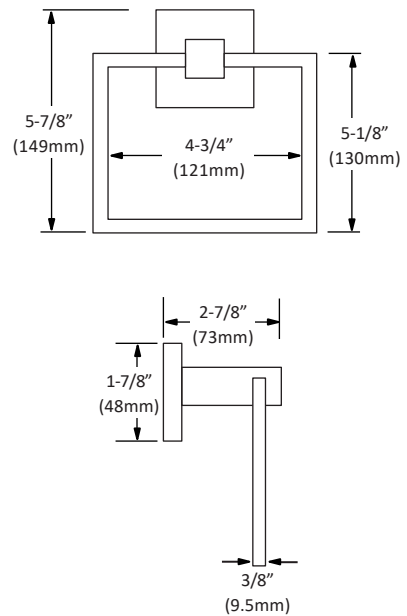

HAND TOWEL RING

BA-2204CP

FEATURES

- Concealed surface mount
- Mounting hardware included
- CP (Chrome Polished)

TOWEL BAR

Disclaimer: Nerval makes every effort to provide accurate specification data. However, specification may change without notice. Please visit the Nerval website to see NERVAL'S TERMS AND CONDITIONS.

TOILET PAPER HOLDER

ROBE HOOK

TOWEL RING

Disclaimer: Nerval makes every effort to provide accurate specification data. However, specification may change without notice. Please visit the Nerval website to see NERVAL'S TERMS AND CONDITONS.