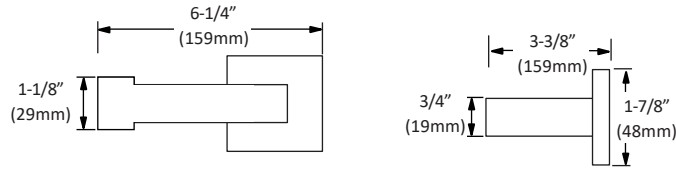

TOILET PAPER HOLDER